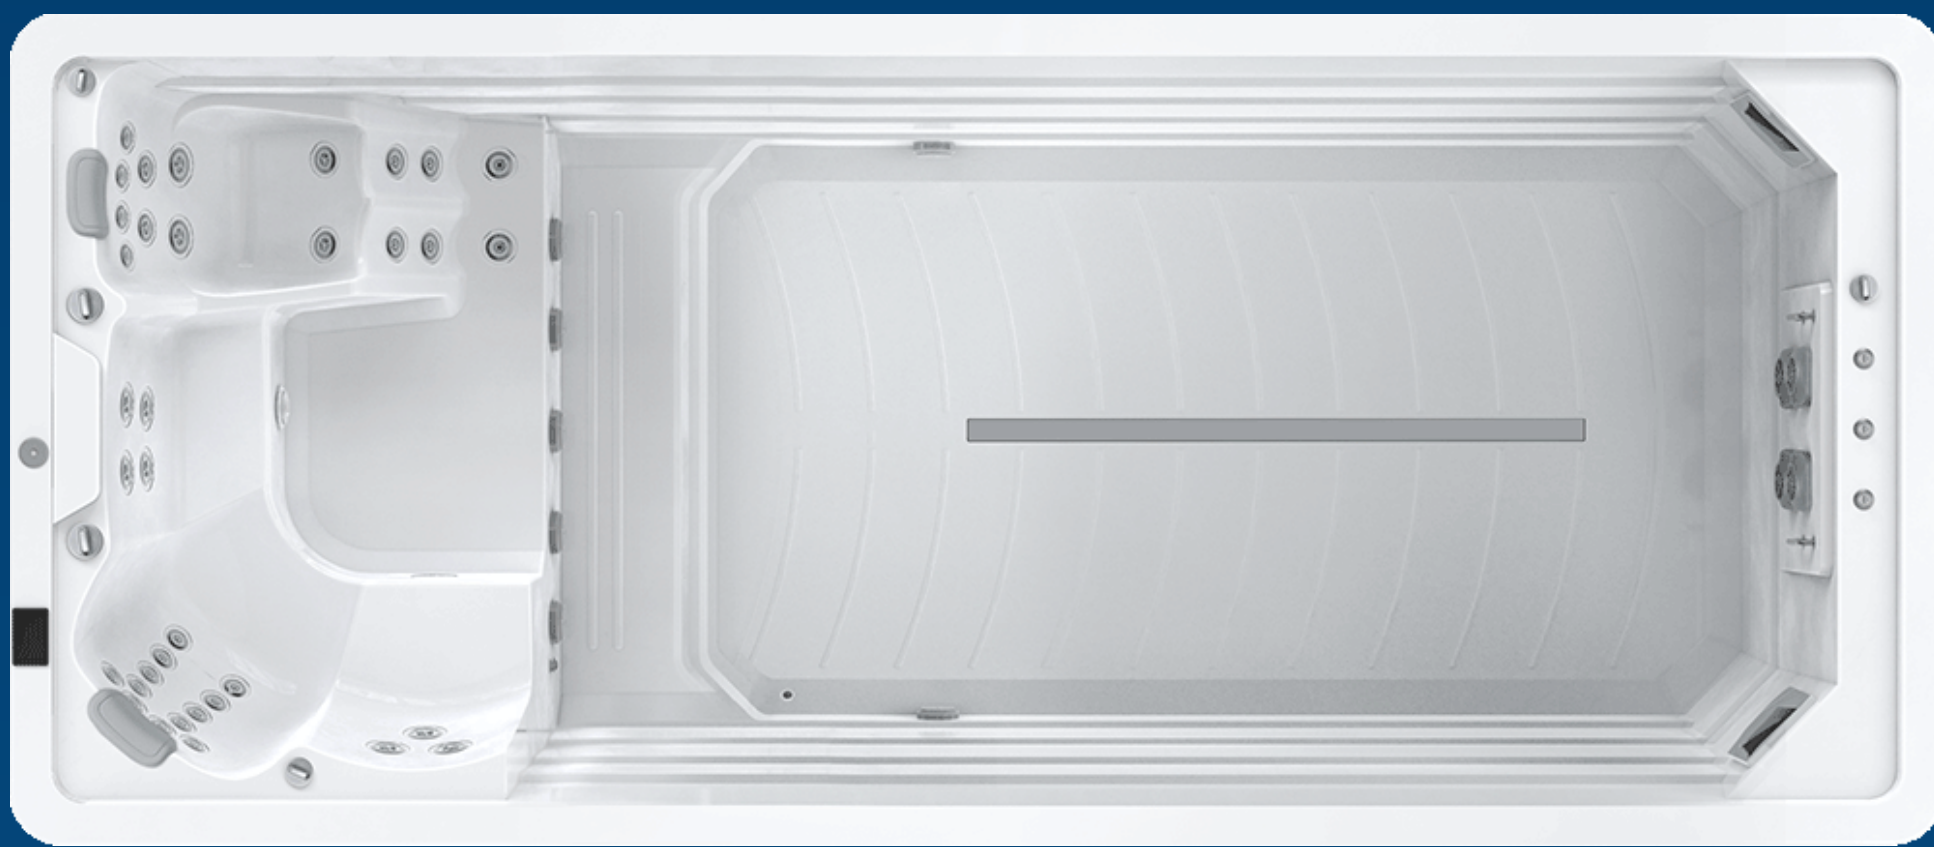

Riptide[®]

For fitness, relaxation and fun

Model Name

Specification

Dimensions	5495 x 2350 x 1540
Water Volume	9223L
Power Requirement	45 amp
Seating Configuration	3 Seats + 1 Lounger
Massage Jets	35
Dry Weight	1254kg
Insulation	5 Stage Platinum Lock Full Foam
Shell	USA Aristech Acrylic
Lockable Thermal Cover	Included

Performance

Heater Pack	Spatech CA300 3KW
Control System	Touch Screen TP10
Filtration	1x 1hp High Flow Filtration Pump
Sanitiser System	High Efficiency Mixed Ozone Sterilisation
10 Speed Swimming	Yes
High Performance Swimming Pumps	2x 3.5hp + 1x 3hp
Swim Pole Base and Handrail	Yes
Swim Jets	4x 3 Inch Turbo Jets

Entertainment

Big Underwater LED	Yes (Colour Changing)
LED Waterline Light	Yes (Colour Changing)
WiFi	Yes
Bluetooth Audio	Yes
Speaker System	2x Under Shell Transducer Speakers 1x High Power Integrated Subwoofer