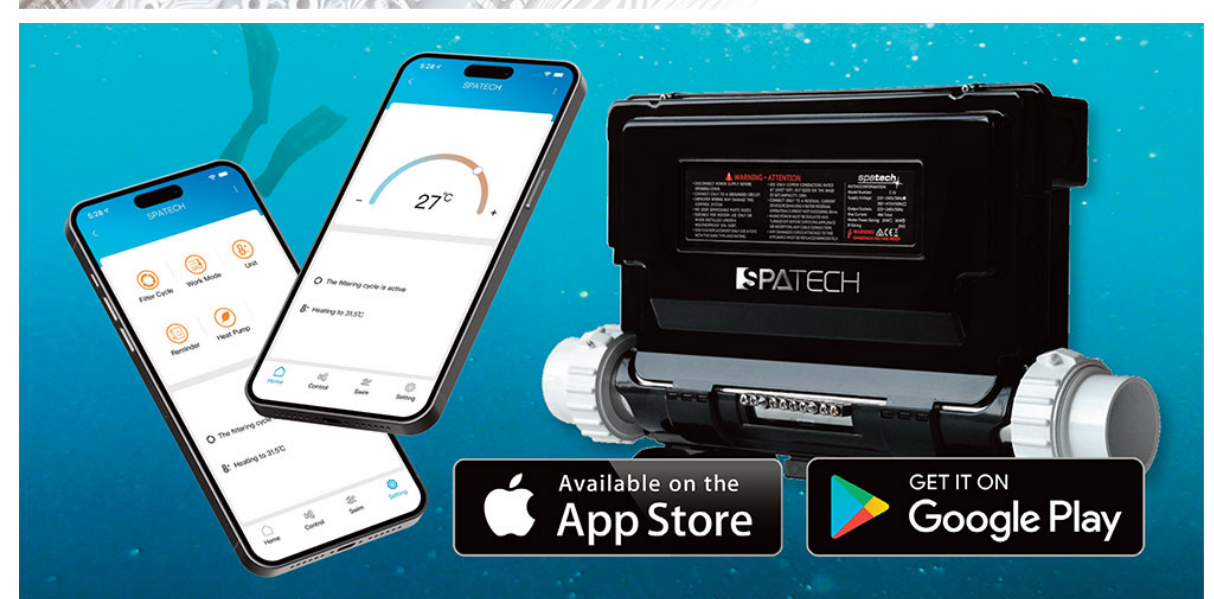

Acrylic Colour Options