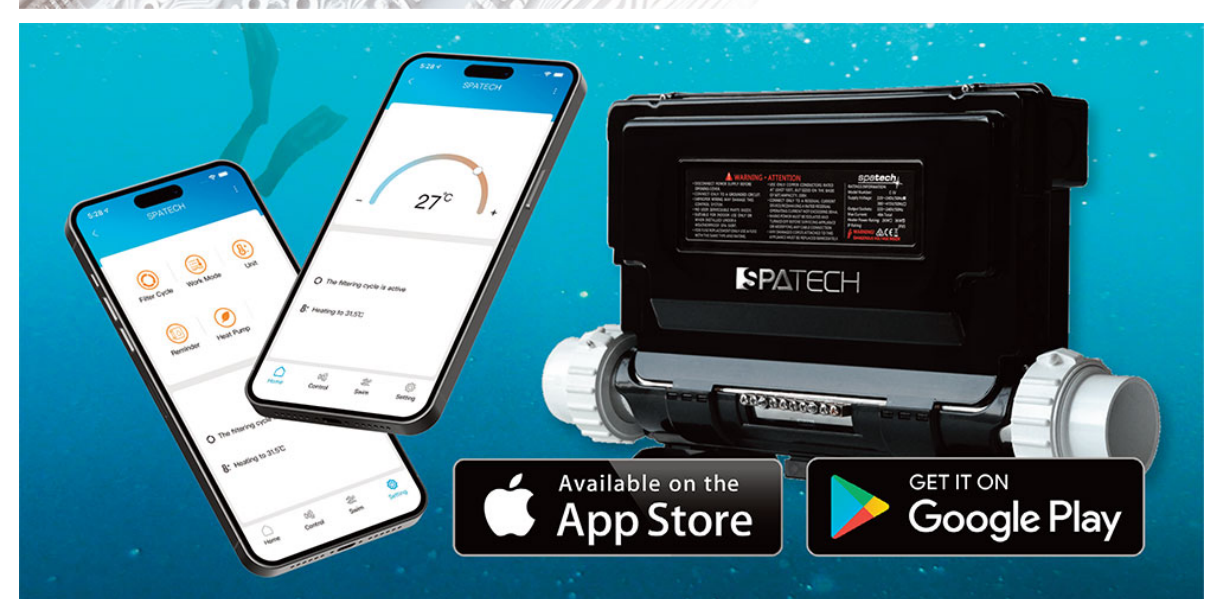

Acrylic Colour Options