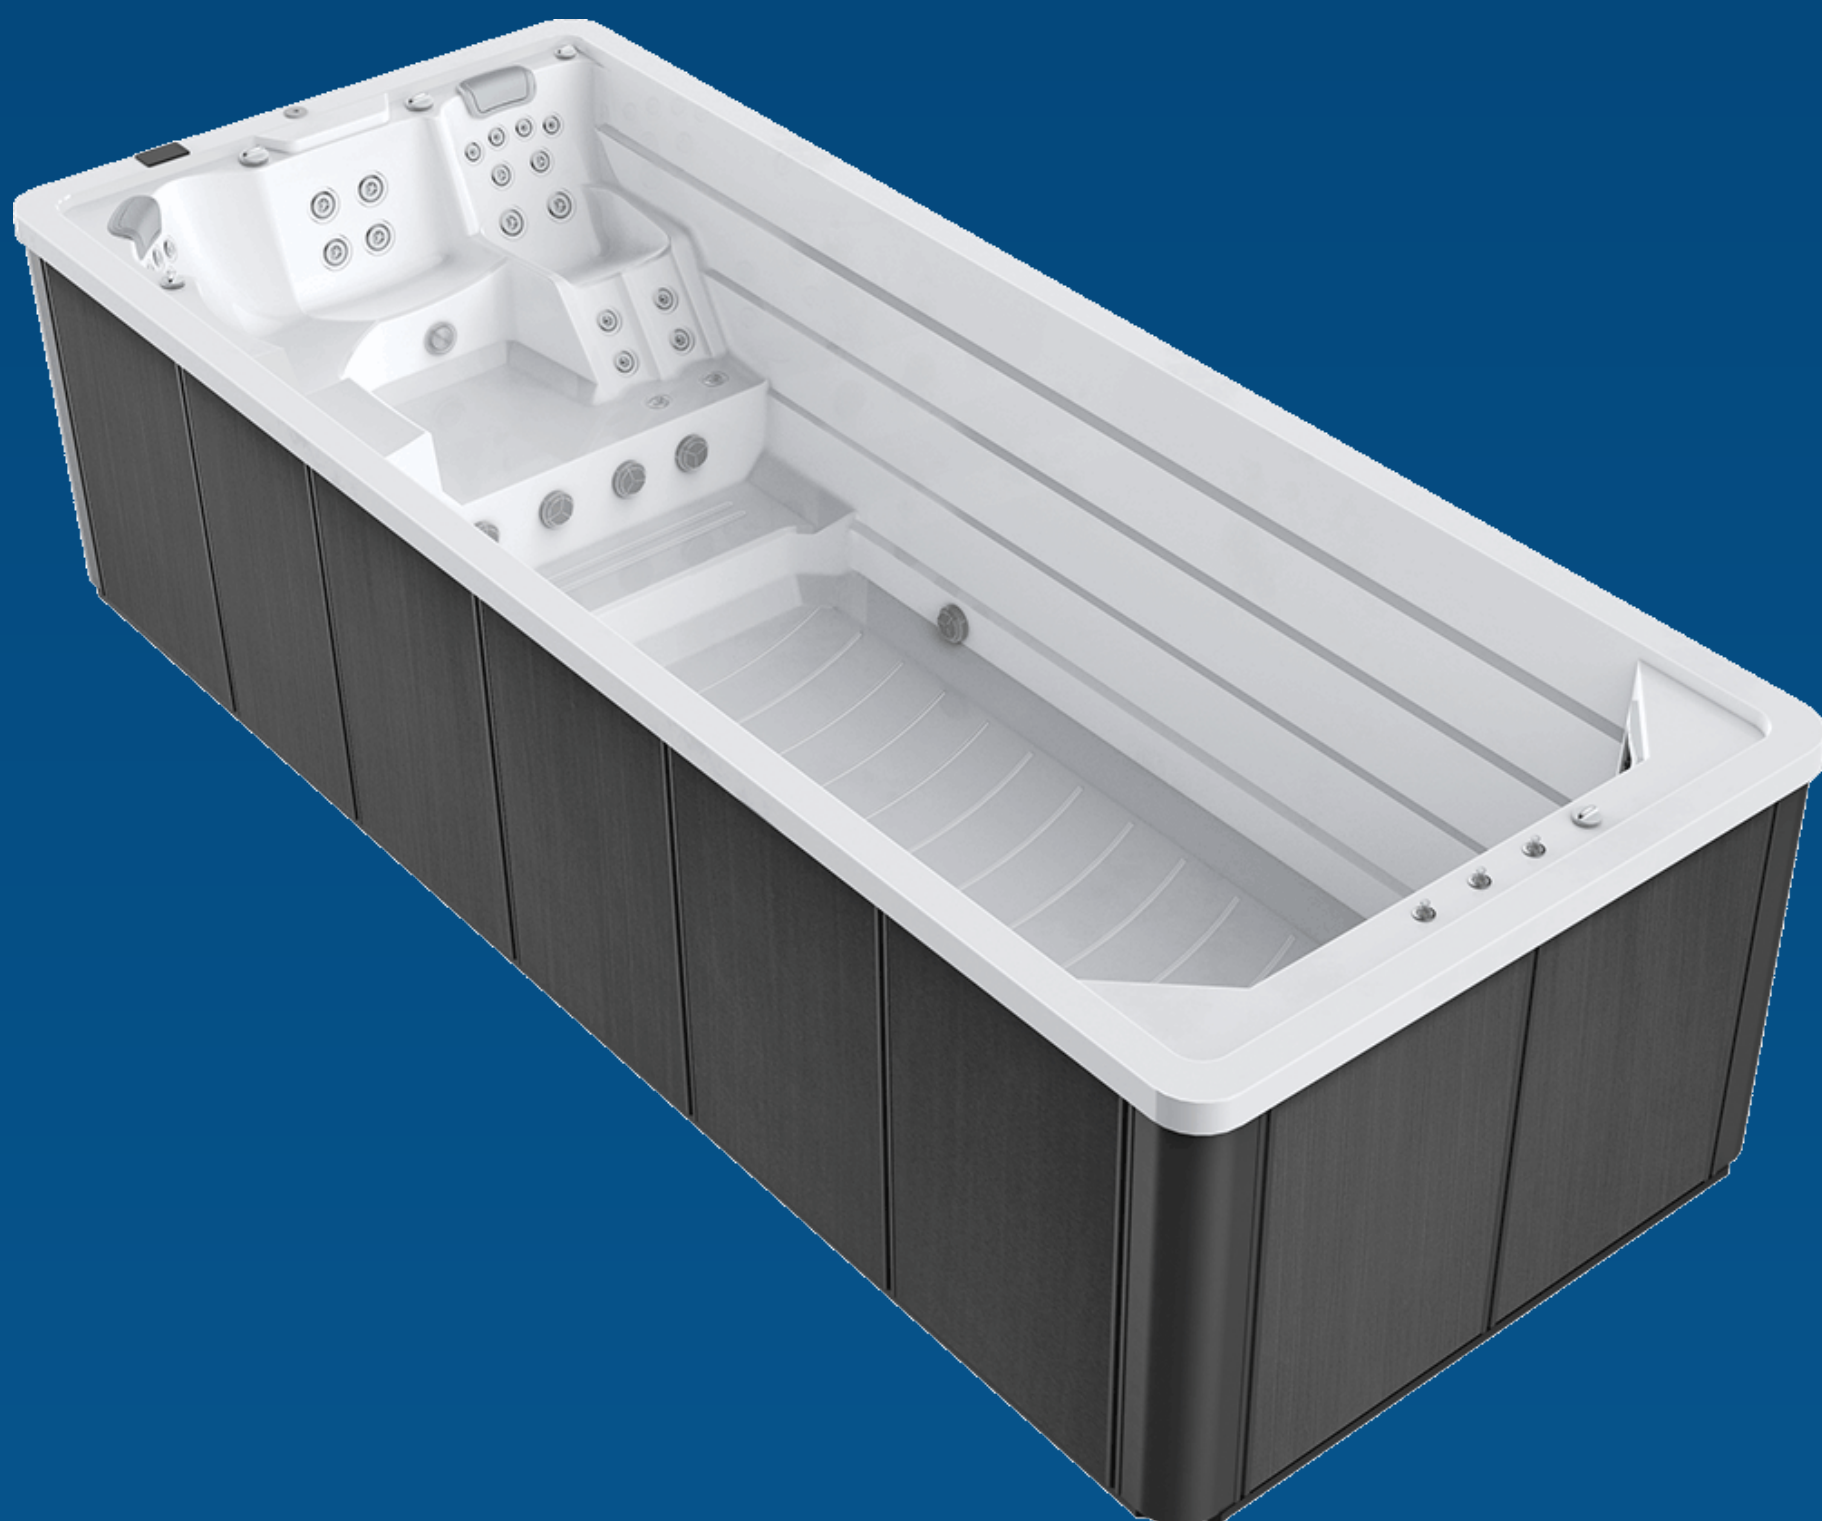

Riptide[®]

For fitness, relaxation and fun

Model Name

Specification

Dimensions	5915 x 2350 x 1540 mm
Water Volume	9975L
Power Requirement	45 amp
Seating Configuration	3 Seats + 1 Lounger
Massage Jets	35
Dry Weight	1297kg
Insulation	5 Stage Platinum Lock Full Foam
Shell	USA Aristech Acrylic
Lockable Thermal Cover	Included

Performance

Heater Pack	Spatech CA300 3KW
Control System	Touch Screen TP10
Filtration	1x 1hp High Flow Filtration Pump
Sanitiser System	High Efficiency Mixed Ozone Sterilisation
10 Speed Swimming	Yes
High Performance Swimming Pumps	2x 3.5hp + 1x 3hp
Swim Pole Base and Handrail	Yes
Swim Jets	4x 3 Inch Turbo Jets

Entertainment

Big Underwater LED	Yes (Colour Changing)
LED Waterline Light	Yes (Colour Changing)
WiFi	Yes
Bluetooth Audio	Yes
Speaker System	2x Under Shell Transducer Speakers 1x High Power Integrated Subwoofer

Acrylic Colour Options

Alpine White

Product code: ELP60

Riptide[®]
For fitness, relaxation and fun